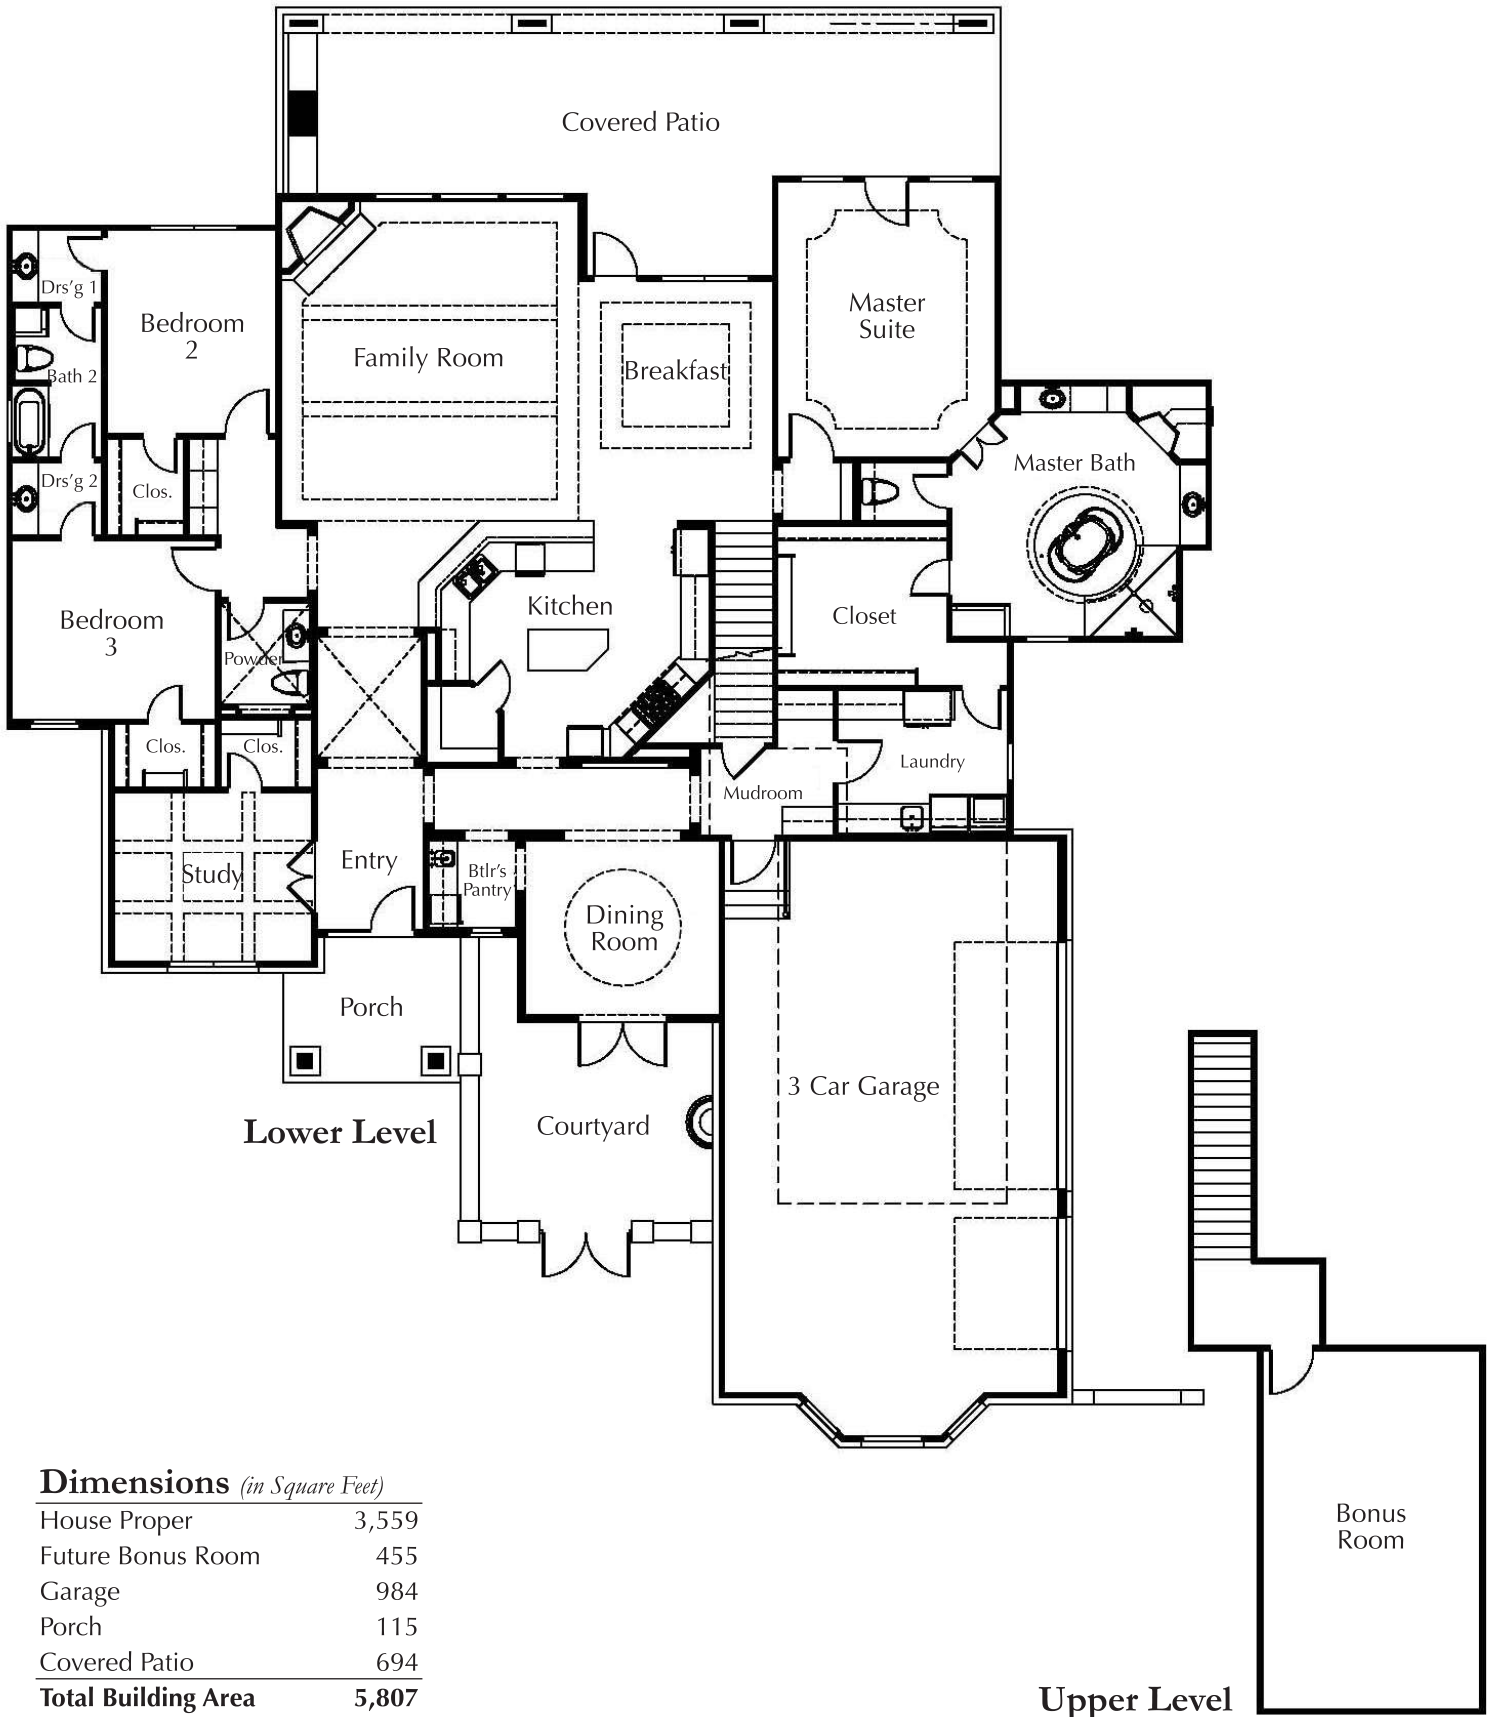

 **Vintage Oaks Model**

1225 Vintage Way
New Braunfels, TX 78132

Vintage Oaks Model Floorplan

Dimensions *(in Square Feet)*

House Proper	3,559
Future Bonus Room	455
Garage	984
Porch	115
Covered Patio	694
Total Building Area	5,807

Upper Level

Bonus Room